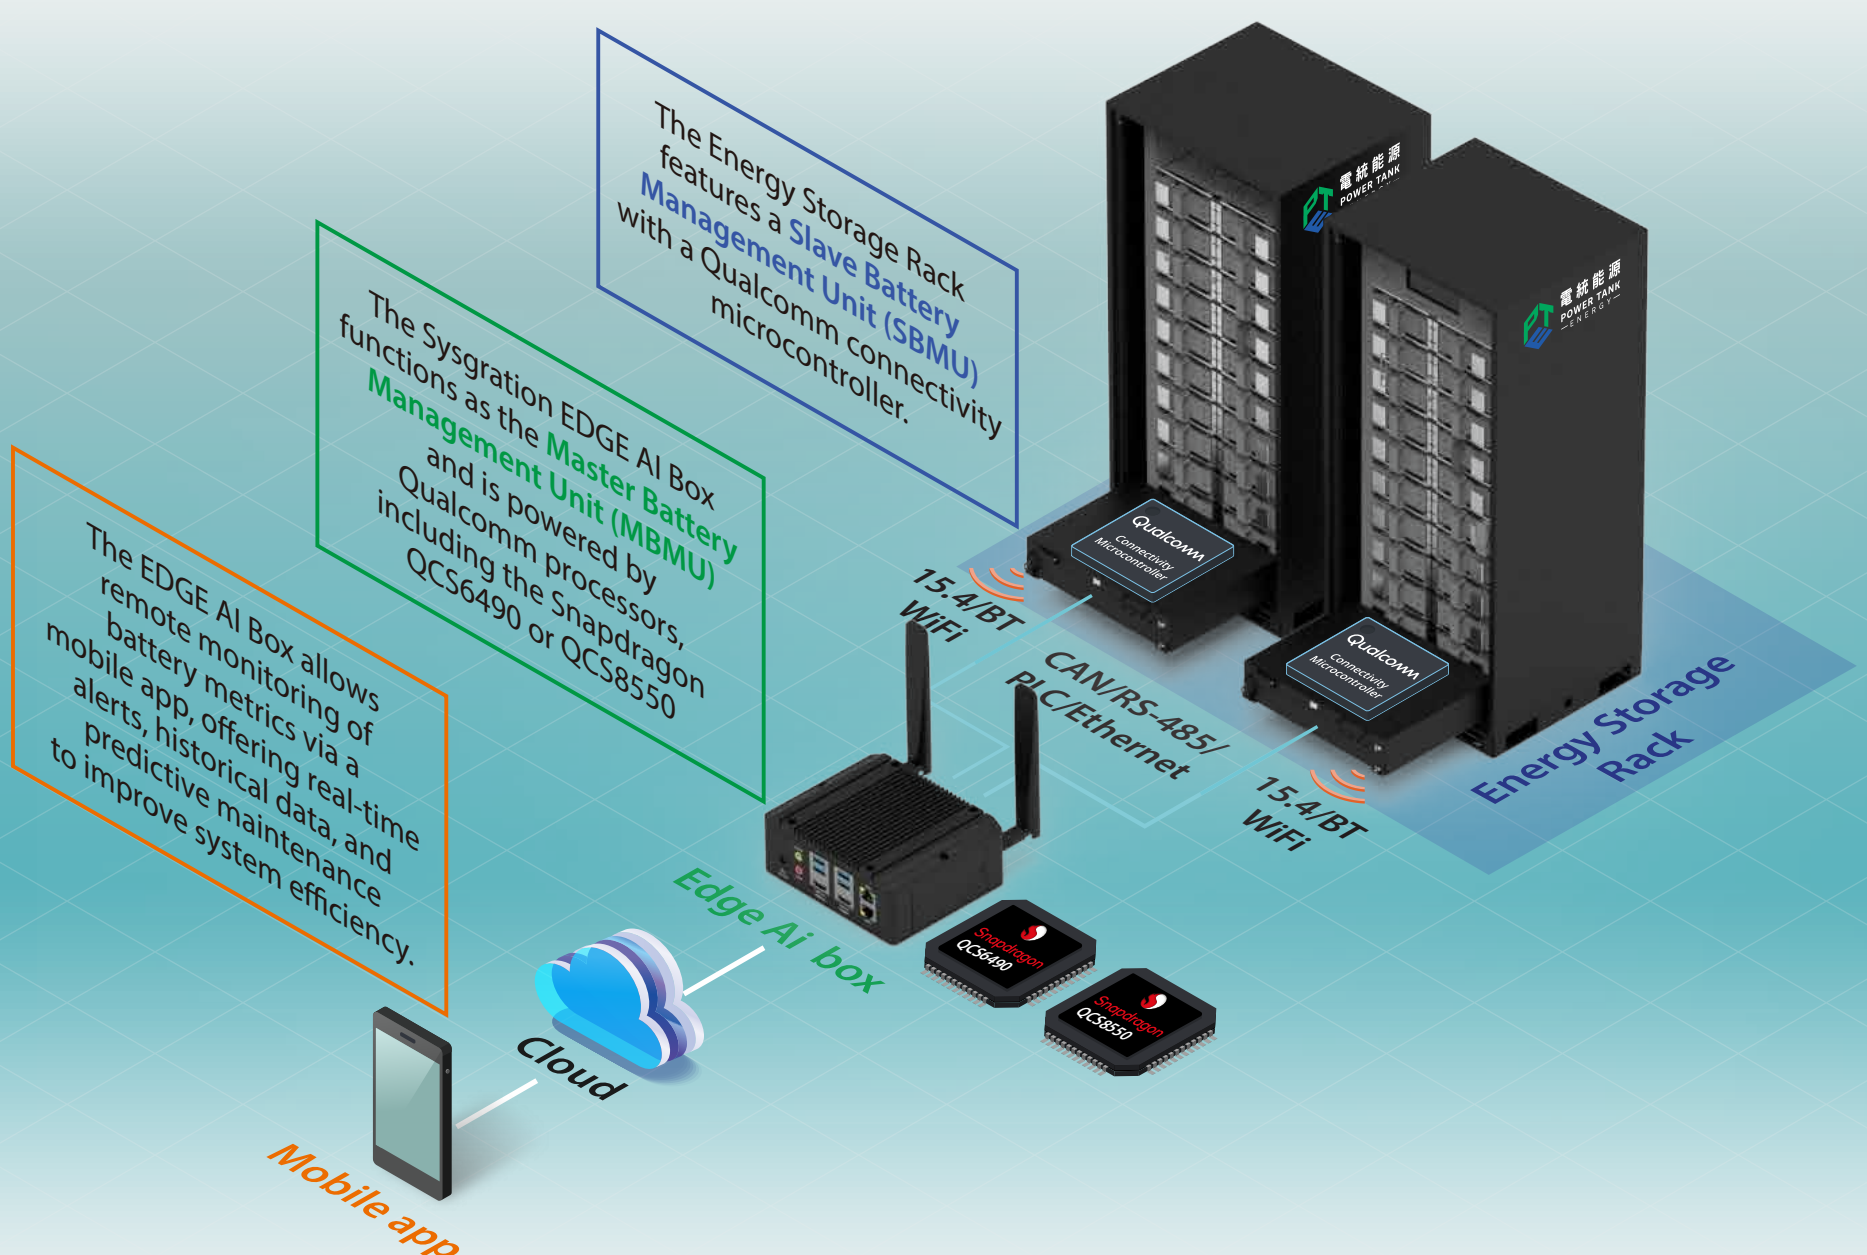

Powered by **Qualcomm**

OPTIMIZING BATTERY MANAGEMENT SYSTEM WITH **SYSGRATION** EDGE AI BOX SOLUTIONS

Sysgration partners with leading industry names like Qualcomm® to advance energy solutions. Our mission is to accelerate the development of cutting-edge devices for customers and OEMs. By leveraging Qualcomm® processors, our Edge AI Box applications optimize battery and home energy management, driving efficiency and innovation in the sector. This partnership keeps us at the forefront of technology, delivering state-of-the-art solutions for evolving energy needs.

Edge AI Box Features:

- **Real-Time Monitoring:** Instant insights and alerts for energy anomalies.
- **Predictive Analytics:** Forecasts energy usage and potential issues for proactive maintenance.
- **Energy Optimization:** Analyzes data to optimize production and reduce waste.
- **Automated Reporting:** Generates detailed performance and efficiency reports.
- **IoT Integration:** Connects with sensors for comprehensive data and improved management.